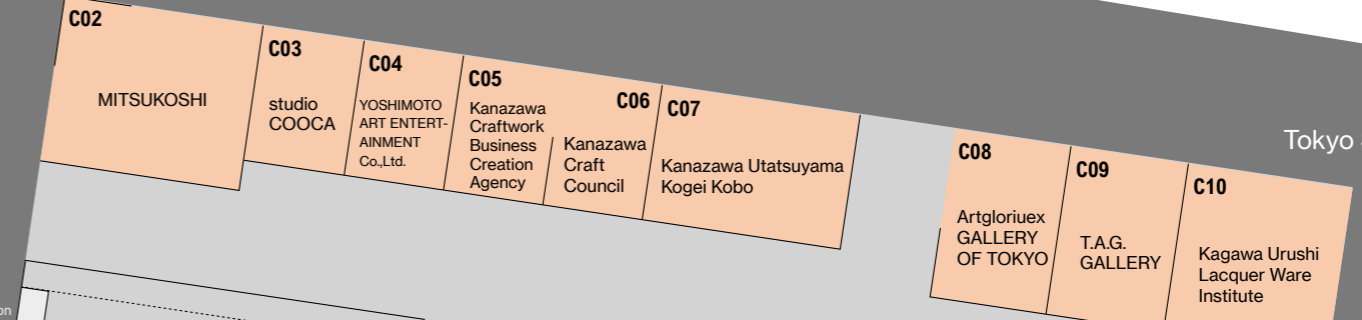

# B2F Hall E Exhibition Area Galleries Section

TERRADA Premium Lounge

Yurakucho Sta.

AFT Café

Tokyo Sta.

# B1F Lobby Exhibition Area Crossing Section Projects Section

Asian Art Award 2018

Ticket