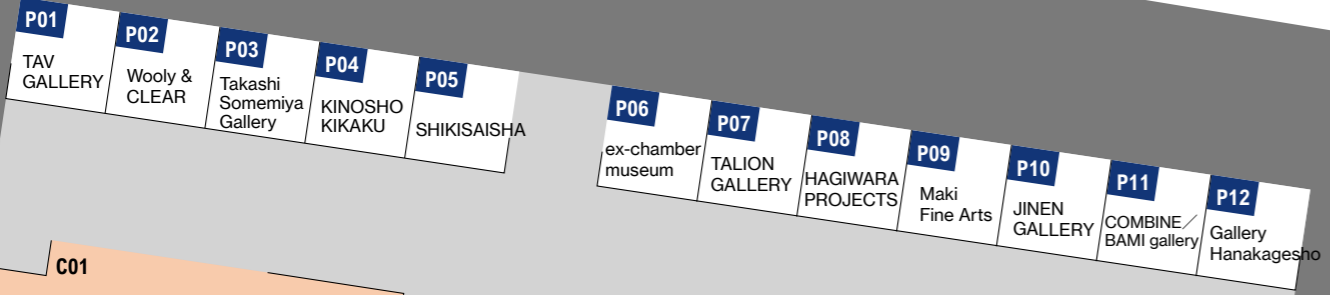

# B2F Hall E Exhibition Area Galleries Section

TERRADA Premium Lounge

Yurakucho Sta.

AFT Café

Tokyo Sta.

# B1F Lobby Exhibition Area Crossing Section Projects Section

Asian Art Award 2018

Ticket