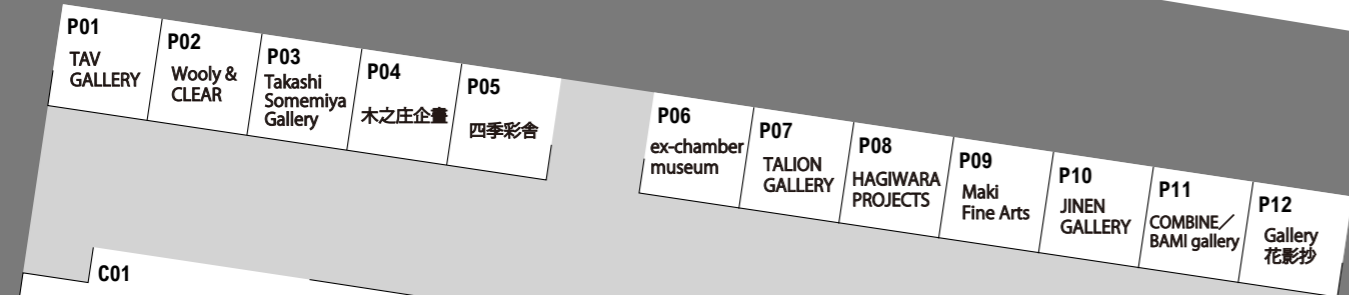

B2F Hall E Exhibition Area Galleries Section

◀ Yurakucho Sta.

B1F Lobby Exhibition Area Crossing Section Projects Section

• World Art Tokyo
• その他 企画展

• Future Artists Tokyo
• Asian Art Award 2018

▶ Tokyo Sta.